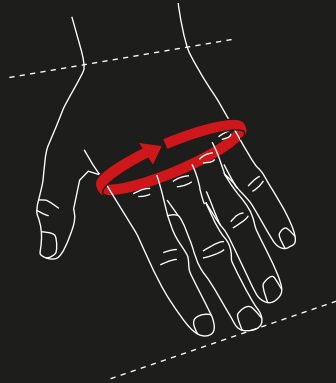

KNEEROCK

Size 1: Fits legs with a thigh circumference of up to 55 cm

Size 2: Fits legs with a thigh circumference starting from 50 cm

KNEEROCK

Size 1: Fits legs with a thigh circumference of up to 55 cm

Size 2: Fits legs with a thigh circumference starting from 50 cm

JAMROCK

GRÖSSEN SIZES	XS	S	M	L	XL
Männer Men Frauen Women	18 – 20,5 cm	19 – 21,5 cm	20 – 22,5 cm	21 – 23,5 cm	22 – 24,5 cm

JAMROCK

GRÖSSEN SIZES	XS	S	M	L	XL
Männer Men Frauen Women	18 – 20,5 cm	19 – 21,5 cm	20 – 22,5 cm	21 – 23,5 cm	22 – 24,5 cm