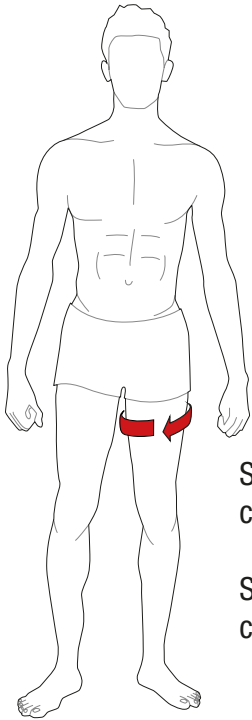

KNEEROCK

Size 1: Fits legs with a thigh circumference of up to 55 cm

Size 2: Fits legs with a thigh circumference starting from 50 cm

KNEEROCK

Size 1: Fits legs with a thigh circumference of up to 55 cm

Size 2: Fits legs with a thigh circumference starting from 50 cm

JAMROCK

GRÖSSEN SIZES	XS	S	M	L	XL
Männer Men Frauen Women	18 – 20,5 cm	19 – 21,5 cm	20 – 22,5 cm	21 – 23,5 cm	22 – 24,5 cm

JAMROCK

GRÖSSEN SIZES	XS	S	M	L	XL
Männer Men Frauen Women	18 – 20,5 cm	19 – 21,5 cm	20 – 22,5 cm	21 – 23,5 cm	22 – 24,5 cm