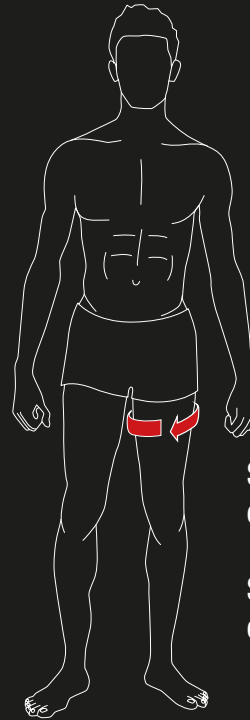

KNEEROCK

Size 1: Fits legs with a thigh circumference of up to 55 cm

Size 2: Fits legs with a thigh circumference starting from 50 cm

KNEEROCK

Size 1: Fits legs with a thigh circumference of up to 55 cm

Size 2: Fits legs with a thigh circumference starting from 50 cm

JAMROCK

GRÖSSEN SIZES	XS	S	M	L	XL
Männer Men Frauen Women	18 – 20,5 cm	19 – 21,5 cm	20 – 22,5 cm	21 – 23,5 cm	22 – 24,5 cm

JAMROCK

GRÖSSEN SIZES	XS	S	M	L	XL
Männer Men Frauen Women	18 – 20,5 cm	19 – 21,5 cm	20 – 22,5 cm	21 – 23,5 cm	22 – 24,5 cm