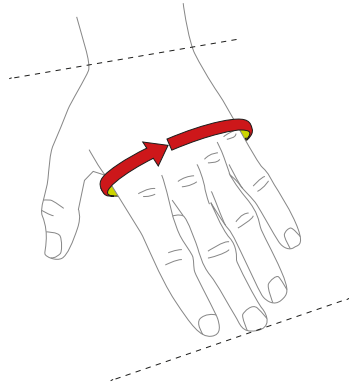

KNEEROCK

Size 1: Fits legs with a thigh circumference of up to 55 cm

Size 2: Fits legs with a thigh circumference starting from 50 cm

KNEEROCK

Size 1: Fits legs with a thigh circumference of up to 55 cm

Size 2: Fits legs with a thigh circumference starting from 50 cm

JAMROCK

GRÖSSEN SIZES	XS	S	M	L	XL
Männer Men Frauen Women	18 – 20,5 cm	19 – 21,5 cm	20 – 22,5 cm	21 – 23,5 cm	22 – 24,5 cm

JAMROCK

GRÖSSEN SIZES	XS	S	M	L	XL
Männer Men Frauen Women	18 – 20,5 cm	19 – 21,5 cm	20 – 22,5 cm	21 – 23,5 cm	22 – 24,5 cm